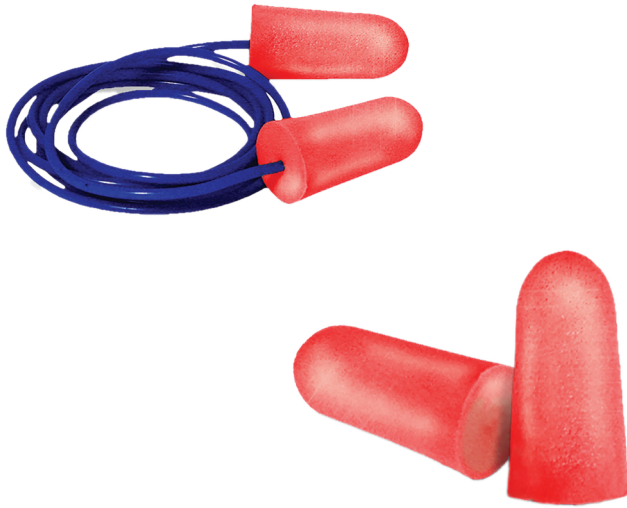

RONCO

focus on quality

hush™ 14 Series

Bullet Shape Single Use Earplug
Corded/Uncorded, NRR33

Available Styles

| Item # | Style |
|--------|------------|
| 50-14 | Uncorded |
| 50-14C | Corded |
| 50-14R | Refill Bag |

Features

- Noise reduction rating 33dB
- Bright red colour for high visibility
- Tapered bullet shape that fits the ear canal easily
- Made from soft PU foam for superior fit and comfort
- Highest Noise Reduction Rating for maximum protection
- Each pair is packed in individual polybag to maintain hygiene levels